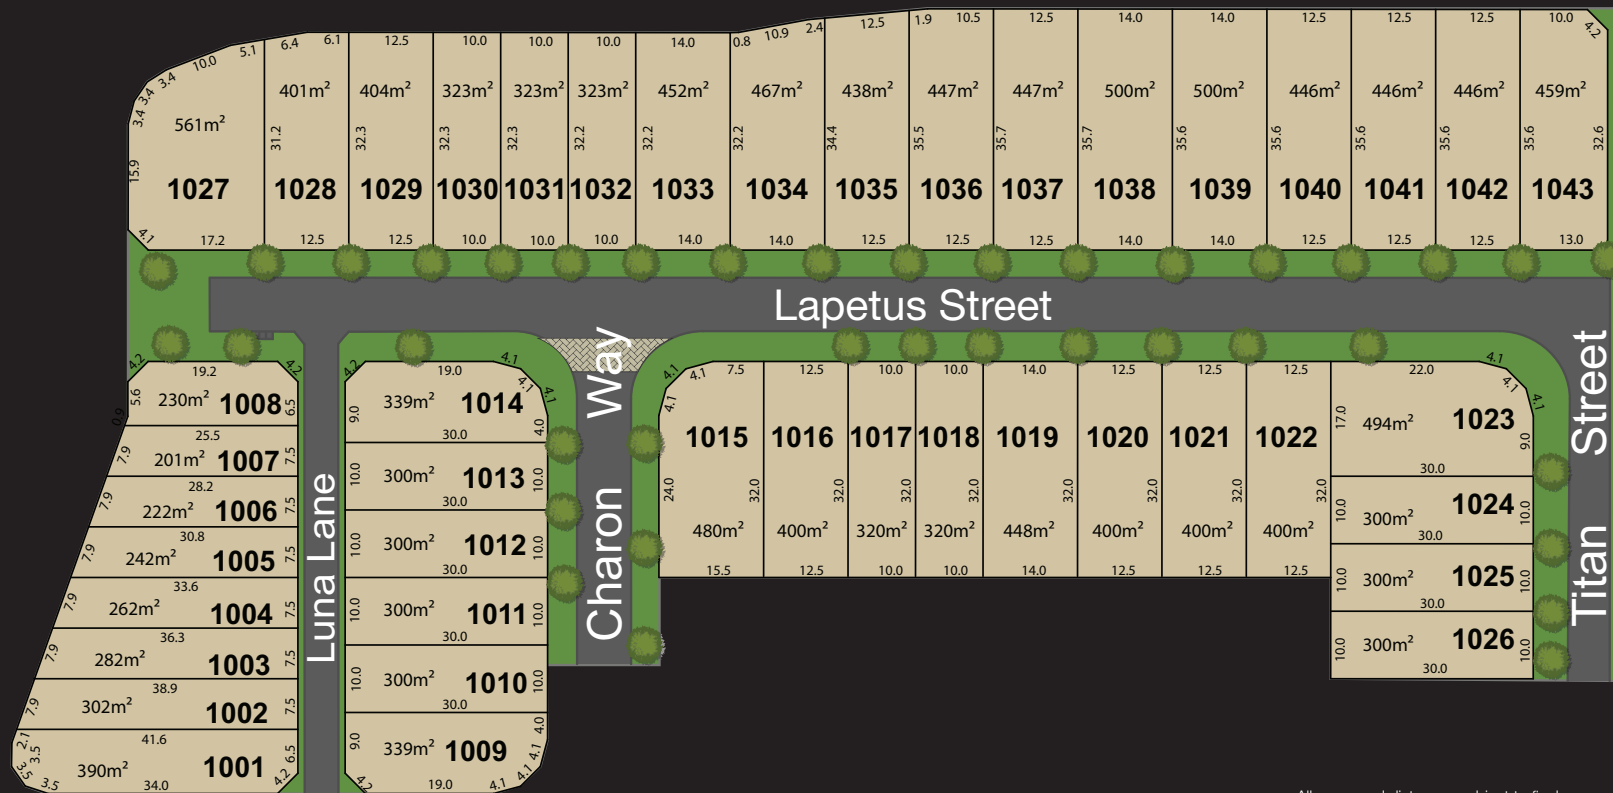

Alkina - Stage 10

All areas and distances subject to final survey

alkina - the moon

alkina
— narangba east —

Phone + 61 7 3480 4200
Sales and Information Centre
121 New Settlement Road Burpengary. Take exit 26
www.alkinaland.com.au
info@alkinaland.com.au