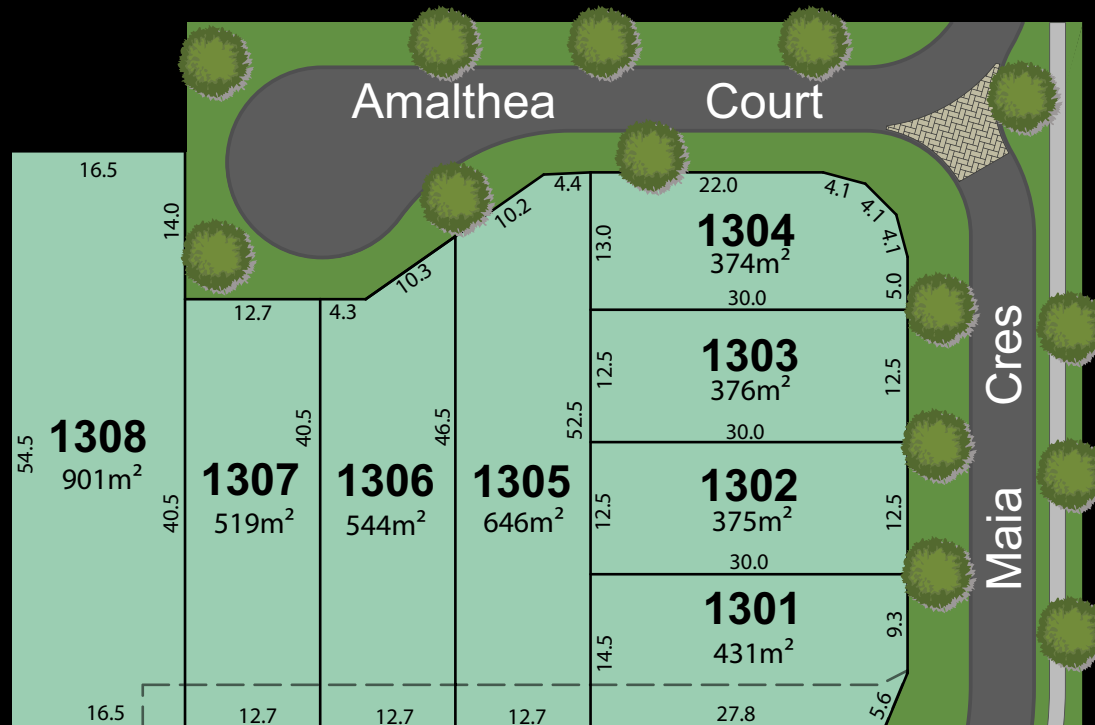

Alkina - Stage 13

alkina - the moon

alkina
— narangba east —

Phone + 61 7 3480 4200
Sales and Information Centre
121 New Settlement Road Burpengary. Take exit 26
www.alkinaland.com.au
info@alkinaland.com.au

Creating living environments for Queenslanders...

* All areas and distances subject to final survey
* Landscaping features, including street trees are indicative only